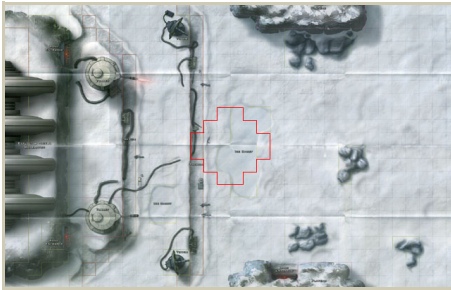

AT-AT Imperial Walker

Hoth Battle Plain a

Hoth Shield Generator b

AT-AT Imperial Walker

Co	200	Colossal
HP	300	Rigid
Df	13	Staggered Activation
At	+0	6
Dm	0	Walk 2

- Accurate Shot
- Damage Reduction 20
- Heavy Laser Cannon
- Limited Field of Fire
- Medium Blasters
- Mounted Weapon
- Relentless
- Stomp
- Weak Spots 10